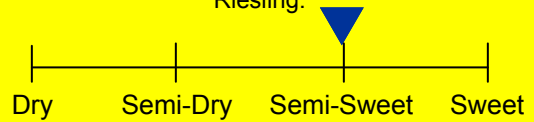

Our pet miniature donkey named Doobie provided the inspiration for this wine. ". The wine can be described as fun, fruity and slightly sweet (kind of like we describe Doobie!), similar to a sweeter style Riesling.