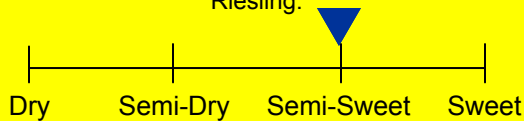

Our pet miniature donkey named Doobie provided the inspiration for this wine. ". The wine can be described as fun, fruity and slightly sweet (kind of like we describe Doobie!), similar to a sweeter style Riesling.