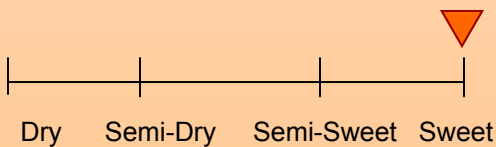

Swedish Hill

Just Peachy

One sip of this wine will give you the sensation of biting into a fresh tree-ripened peach, only this is better since there is no fuzz! Semi-sweet and richly flavored, this is a great dessert wine or serve it as a summer refresher over ice.

Swedish Hill

Just Peachy

One sip of this wine will give you the sensation of biting into a fresh tree-ripened peach, only this is better since there is no fuzz! Semi-sweet and richly flavored, this is a great dessert wine or serve it as a summer refresher over ice.

Swedish Hill

Just Peachy

One sip of this wine will give you the sensation of biting into a fresh tree-ripened peach, only this is better since there is no fuzz! Semi-sweet and richly flavored, this is a great dessert wine or serve it as a summer refresher over ice.

Swedish Hill

Just Peachy

One sip of this wine will give you the sensation of biting into a fresh tree-ripened peach, only this is better since there is no fuzz! Semi-sweet and richly flavored, this is a great dessert wine or serve it as a summer refresher over ice.