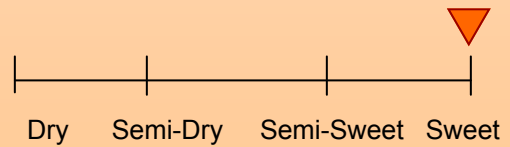

Swedish Hill

Just Peachy

One sip of this wine will give you the sensation of biting into a fresh tree-ripened peach, only this is better since there is no fuzz! Semi-sweet and richly flavored, this is a great dessert wine or serve it as a summer refresher over ice.

Swedish Hill

Just Peachy

One sip of this wine will give you the sensation of biting into a fresh tree-ripened peach, only this is better since there is no fuzz! Semi-sweet and richly flavored, this is a great dessert wine or serve it as a summer refresher over ice.

Swedish Hill

Just Peachy

One sip of this wine will give you the sensation of biting into a fresh tree-ripened peach, only this is better since there is no fuzz! Semi-sweet and richly flavored, this is a great dessert wine or serve it as a summer refresher over ice.

Swedish Hill

Just Peachy

One sip of this wine will give you the sensation of biting into a fresh tree-ripened peach, only this is better since there is no fuzz! Semi-sweet and richly flavored, this is a great dessert wine or serve it as a summer refresher over ice.